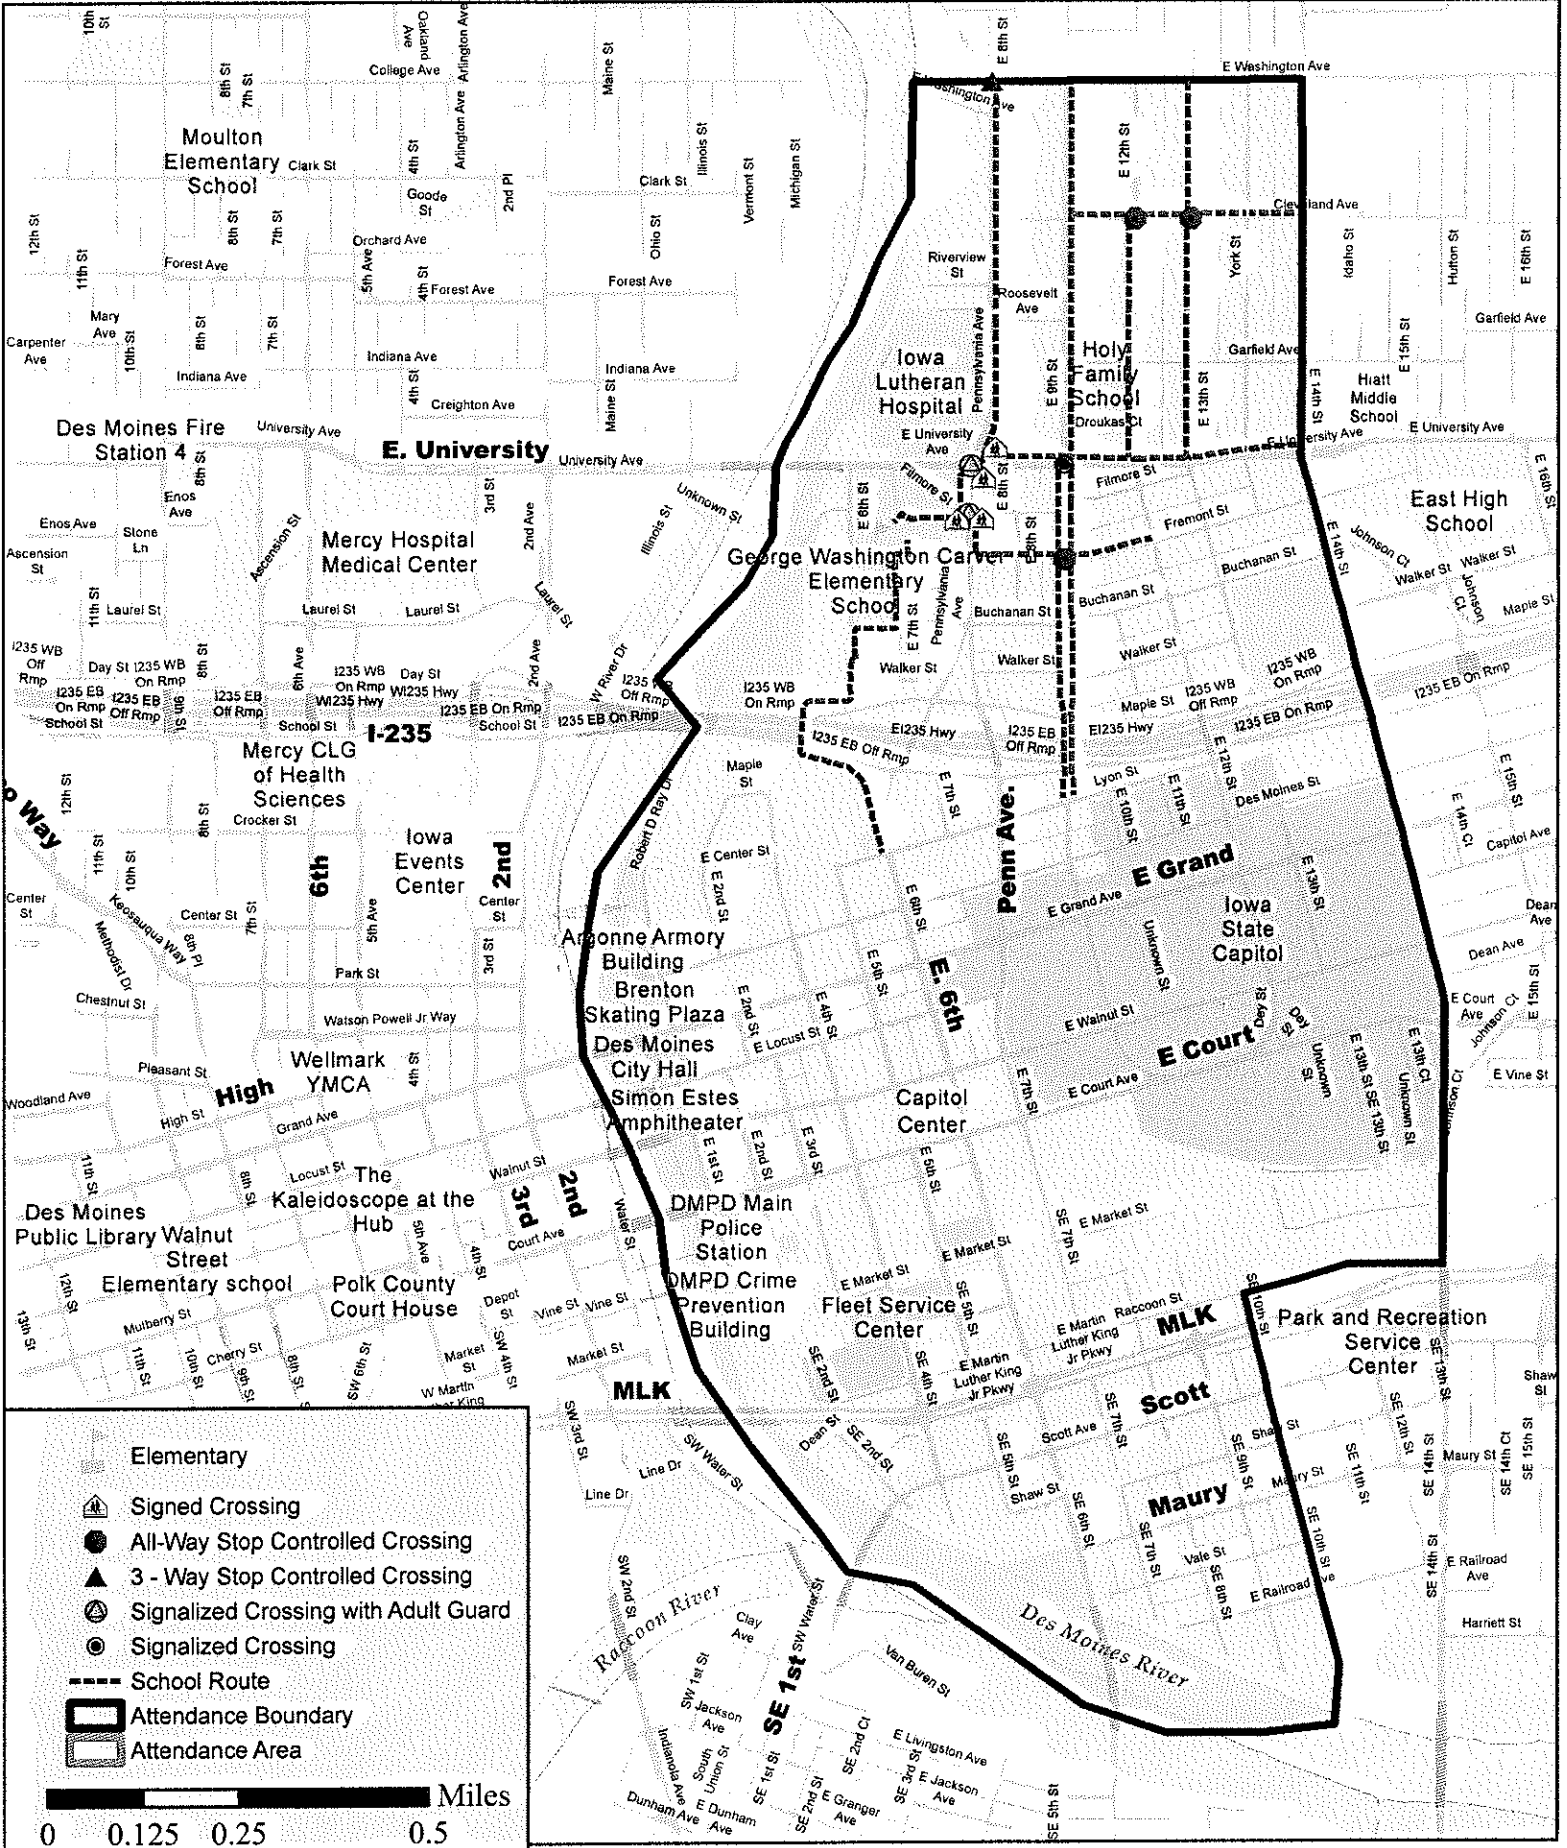

Carver Elementary School School Route Map

Map Reproduced by Des Moines Engineering Department -
Traffic & Transportation Division

JULY 2018

- Elementary
- Signed Crossing
- All-Way Stop Controlled Crossing
- 3-Way Stop Controlled Crossing
- Signalized Crossing with Adult Guard
- Signalized Crossing
- School Route
- Attendance Boundary
- Attendance Area